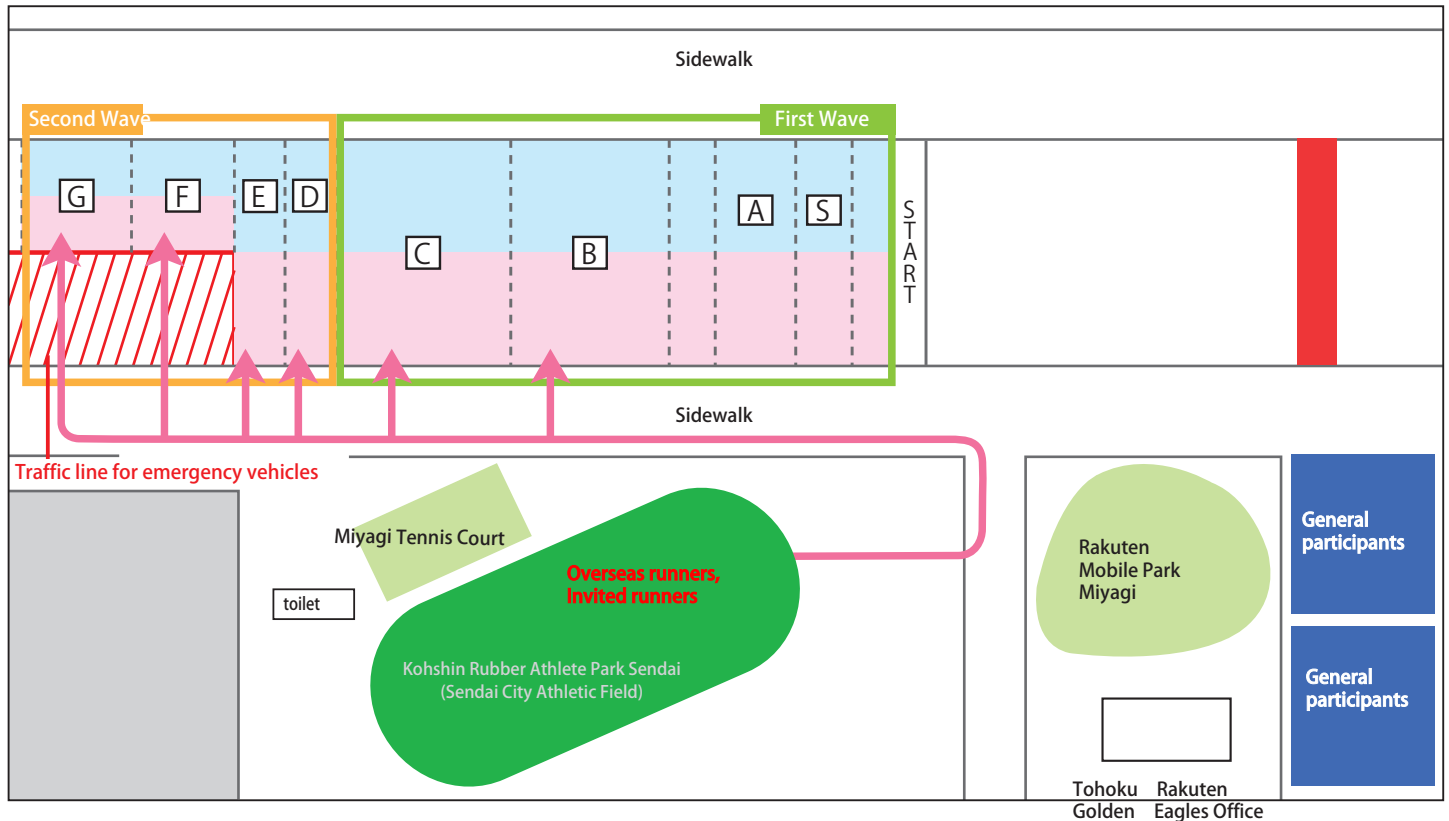

How to line up in the Starting Block (traffic line)

The call time of starting blocks differ depending on their waiting area.

- When lining up in the starting block, male runners should line up on the left side, and female runners should line up on the right side facing the starting line.
- If a runner cannot make it to the Second Wave start time of 10:10 a.m., they will be disqualified from the race.