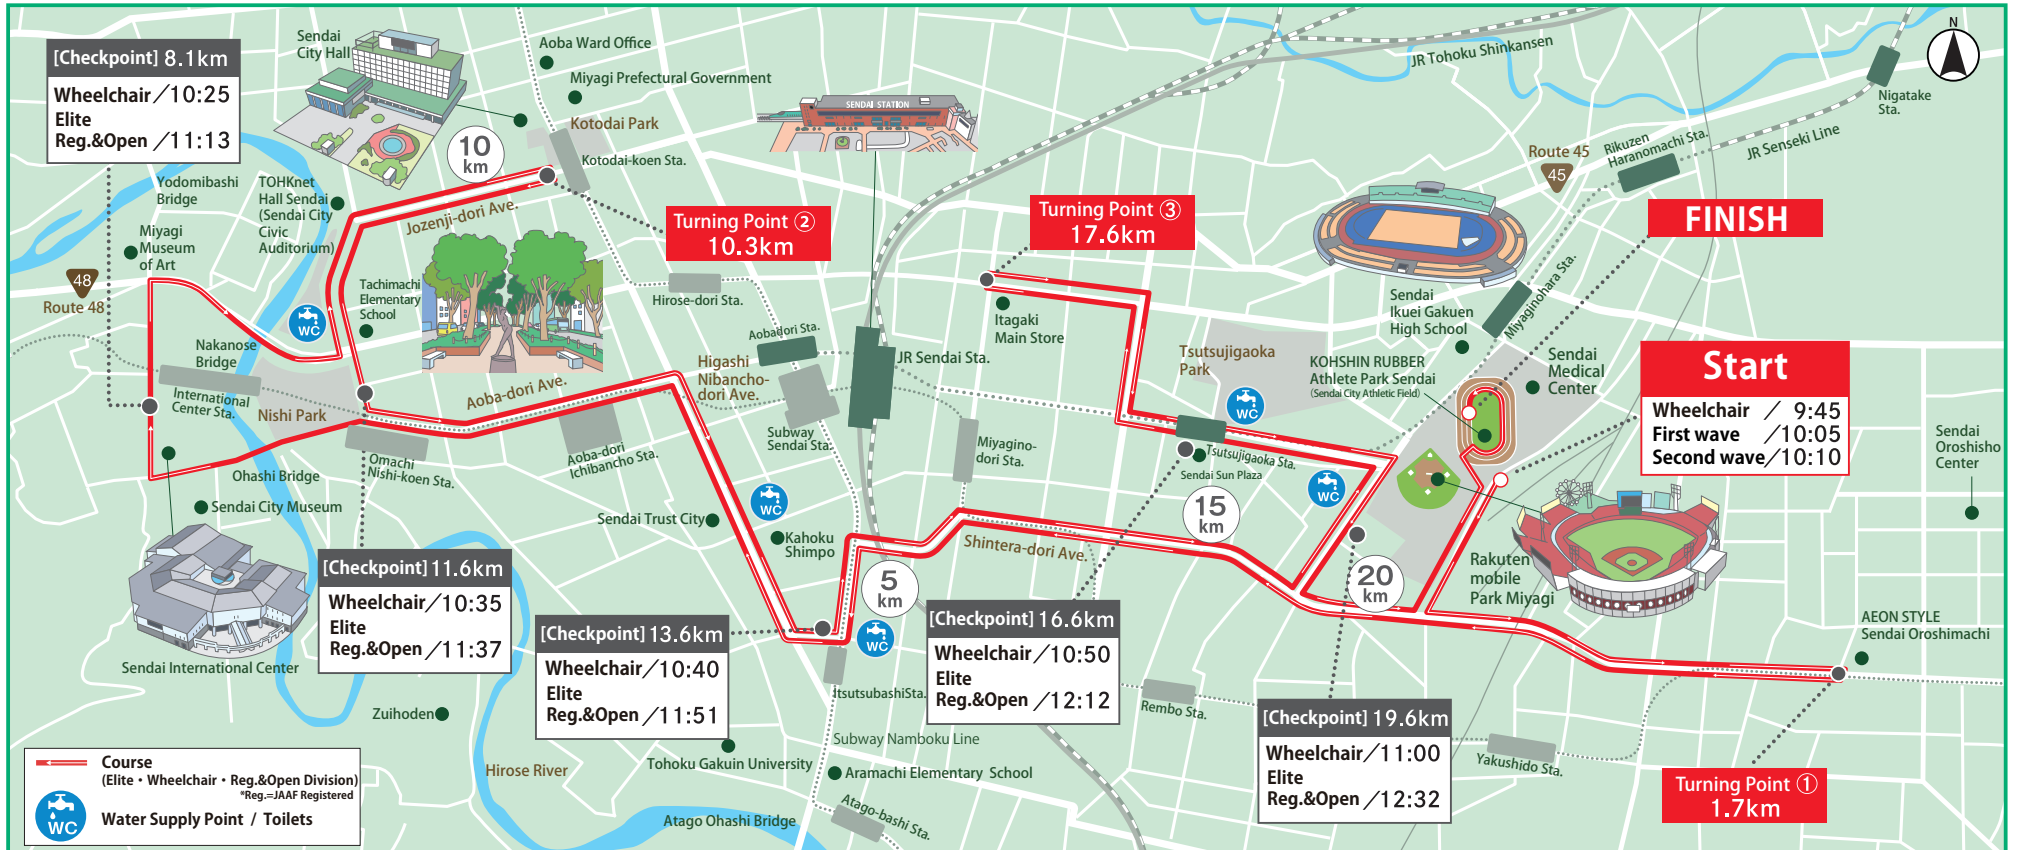

仙台国際ハーフマラソン COURSE MAP

SENDAI INTERNATIONAL HALF MARATHON

* Official course approved by the International Association of Athletics Federations (IAAF) and the Japan Association of Athletics Federations (JAAF).

Course Elevation